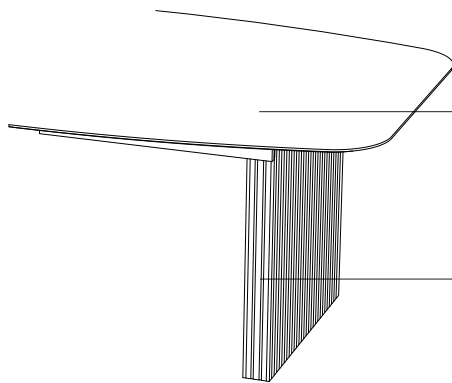

Thor

PÖTTKER

Thor

Specification

Veneered
26 mm MDF board,
Oak veneer

Veneer with veneered
MDF board,
Oak veneer

Possible colours

White

Mocca

Black

Articles

Furniture features in symbols

- Veneered MDF.

- Pöttker table extension slides.

GRAFU reserves the right to change construction of products and components used due to improving durability of product and customer satisfaction without any further notice. Upholstered furniture is handmade using soft materials there fore measurements may vary up to +/- 3cm. Slight colour variations may occur between production batches. For technological reasons variations in color shades are acceptable.