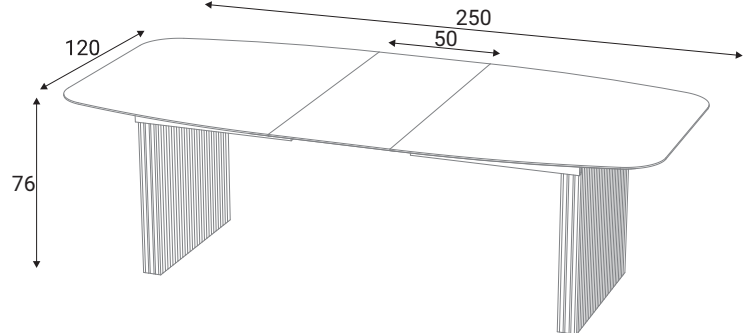

Thor

PÖTTKER

Thor

Specification

Veneered
26 mm MDF board,
Oak veneer

Veneer with veneered
MDF board,
Oak veneer

Possible colours

White

Mocca

Black

Articles

Furniture features in symbols

- Veneered MDF.

- Pöttker table extension slides.

GRAFU reserves the right to change construction of products and components used due to improving durability of product and customer satisfaction without any further notice. Upholstered furniture is handmade using soft materials there fore measurements may vary up to +/- 3cm. Slight colour variations may occur between production batches. For technological reasons variations in color shades are acceptable.