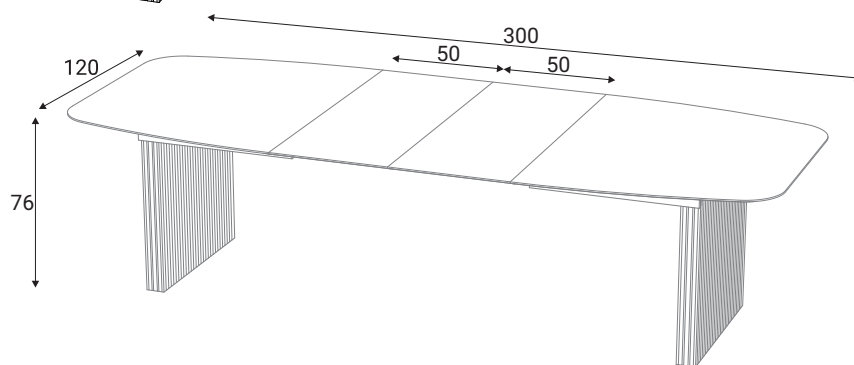

Thor

PÖTTKER

Thor

Specification

Veneered
26 mm MDF board,
Oak veneer

Veneer with veneered
MDF board,
Oak veneer

Possible colours

White

Mocca

Black

Articles

Furniture features in symbols

- Veneered MDF.

- Pöttker table extension slides.

GRAFU reserves the right to change construction of products and components used due to improving durability of product and customer satisfaction without any further notice. Upholstered furniture is handmade using soft materials there fore measurements may vary up to +/- 3cm. Slight colour variations may occur between production batches. For technological reasons variations in color shades are acceptable.