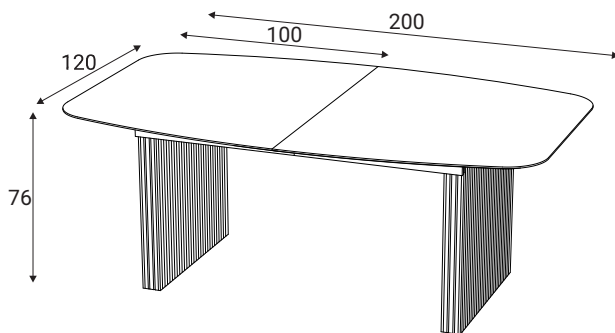

Thor

PÖTTKER

Thor

Specification

Veneered
26 mm MDF board,
Oak veneer

Veneer with veneered
MDF board,
Oak veneer

Possible colours

White

Mocca

Black

Articles

Furniture features in symbols

- Veneered MDF.

- Pöttker table extension slides.

GRAFU reserves the right to change construction of products and components used due to improving durability of product and customer satisfaction without any further notice. Upholstered furniture is handmade using soft materials there fore measurements may vary up to +/- 3cm. Slight colour variations may occur between production batches. For technological reasons variations in color shades are acceptable.